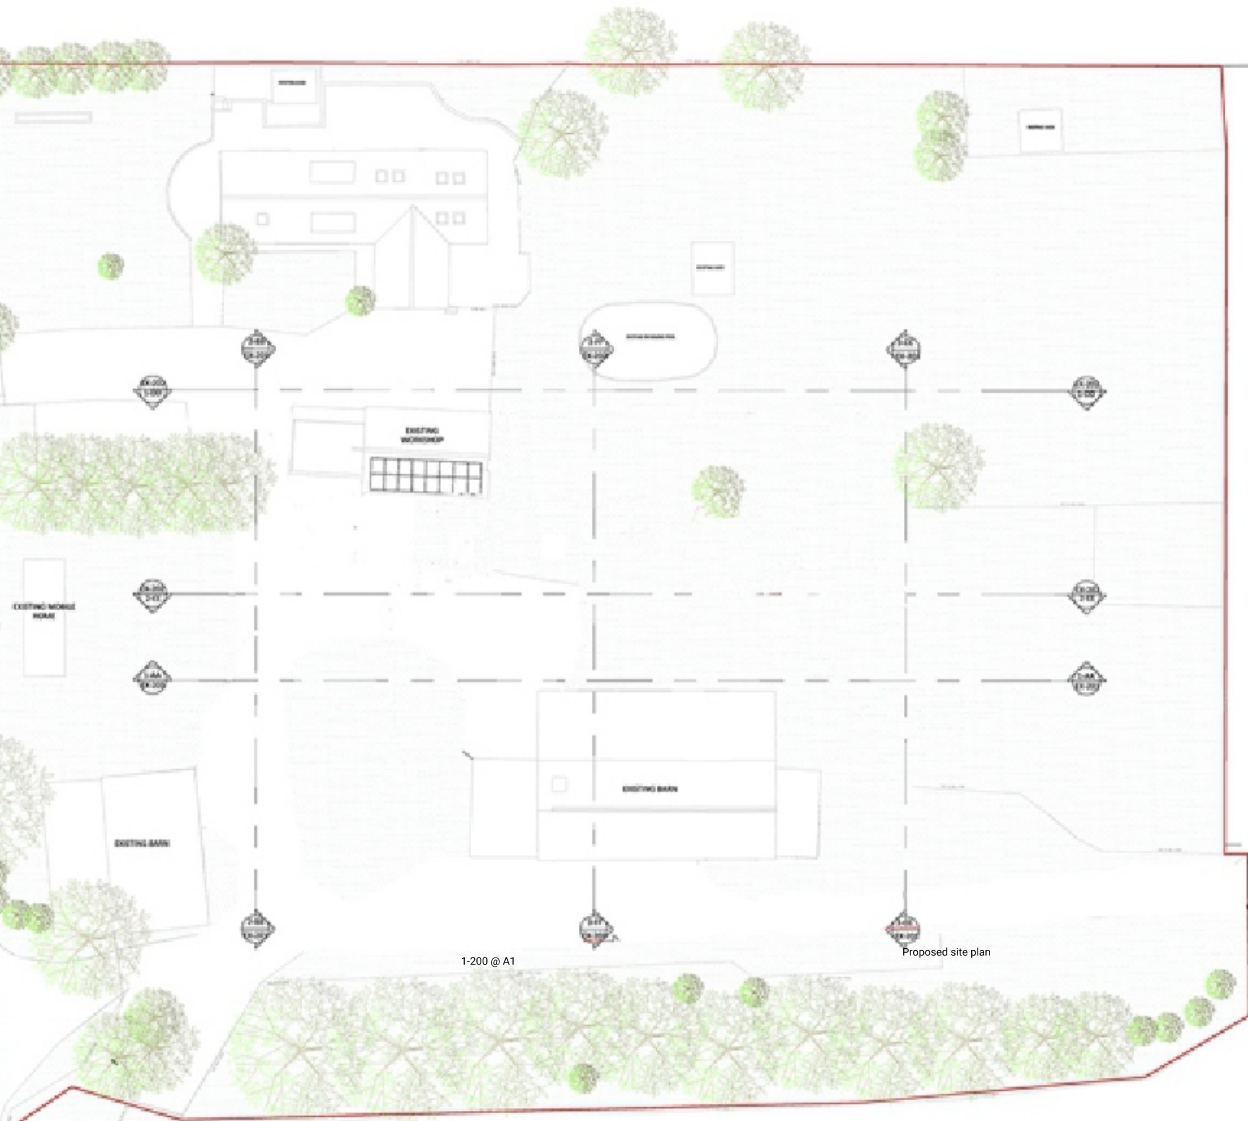

BOX LANE

1-200 @ A1

Proposed site plan

New Barns Farm, ME 13 0RU
Proposed Site Plan